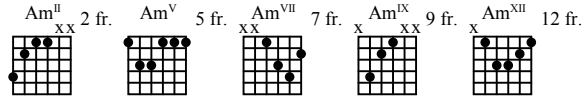

A NATURAL MINOR SCALE

5+2 inposition

Level: Beginner

Written by Shinji Yamaguchi

A G form(6th form)

Gtr I

T 1 3 5 3 1 5 3
A 2 2 3 5 2 4 5 3 5 1 3 5 3 1 5 3
B 3 5 2 3 5 2 3 5 2 4 5 3 5 1 3 5 3 1 5 3

B E form(7th form)

T 5 3 5 7 5 3
A 5 3 5 7 4 5 7 5 6 3 5 7 5 3 6 5 7 5 4 7 5 3
B 7 5 7 3 5 7 3 5 7 4 5 7 5 6 3 5 7 5 3 6 5 7 5 4 7 5 3

C D form(1st form)

T 8 5 7 8 7 5
A 10 5 7 9 5 7 5 6 8 5 7 8 7 5 8 6 5 7 5 9 7 5 8 7 5
B 7 5 7 8 5 7 8 5 7 9 5 7 5 6 8 5 7 8 7 5 8 6 5 7 5 9 7 5 8 7 5

D D form(2nd form)

T 8 7 8 10 8 7 10 8
A 10 7 9 10 8 10 7 8 10 8 10 9 7 10 8 7 10 8 7 8 10 7 8 10 7
B 7 7 9 10 7 9 10 8 10 7 8 10 8 10 9 7 10 8 7 10 8 7 8 10 7 8 10 7

E C form(3rd form)

T 8 10 12 10 8
A 9 9 10 12 10 12 12 10 9 12 10 9 12 10 9 12 10 8 12 10 8 10 12 8 10 12
B 12 12 9 10 12 10 12 12 10 9 12 10 9 12 10 9 12 10 8 12 10 8 12 10 8 10 12